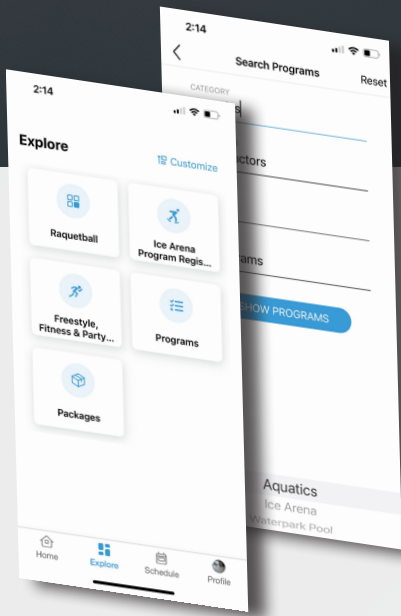

Forgot your pass? Get our App.

Everything RecPlex - Anytime, Anywhere.

HIGHLIGHTED FEATURES

Scan/Check-In with Phone
Update Membership Information
Personal Training

Fitness Class Schedules
Program Registration
And more!

HOW TO GET SET-UP:

①
Download RecPlex
App from App Store or
Google Play

②
Create Account using
the name and email on
your membership

ⓘ
Must be logged in as Primary
Account Holder to register
sub-members for programs