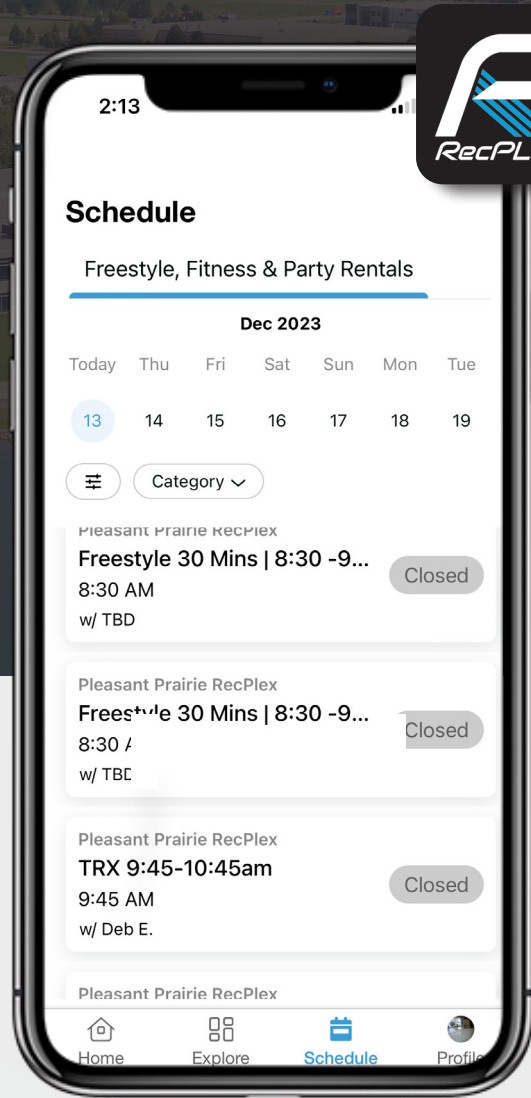

Forgot your pass? Get our App.

Everything RecPlex - Anytime, Anywhere.

HIGHLIGHTED FEATURES

Scan/Check-In with Phone
Update Membership Information
Personal Training

Fitness Class Schedules
Program Registration
And more!

HOW TO GET SET-UP:

①
Download RecPlex
App from App Store or
Google Play

②
Create Account using
the name and email on
your membership

ⓘ
Must be logged in as Primary
Account Holder to register
sub-members for programs